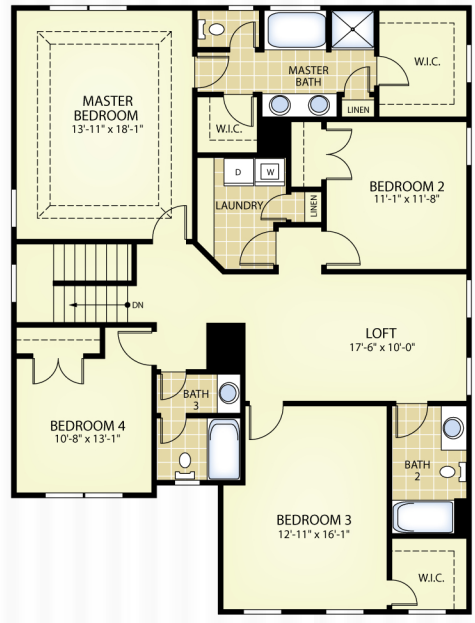

the Waccamaw features...

2,775 Heated square feet

4 bedrooms

3 1/2 bathrooms

Open Floor Plan

Laundry on 2nd Floor

SECOND FLOOR PLAN